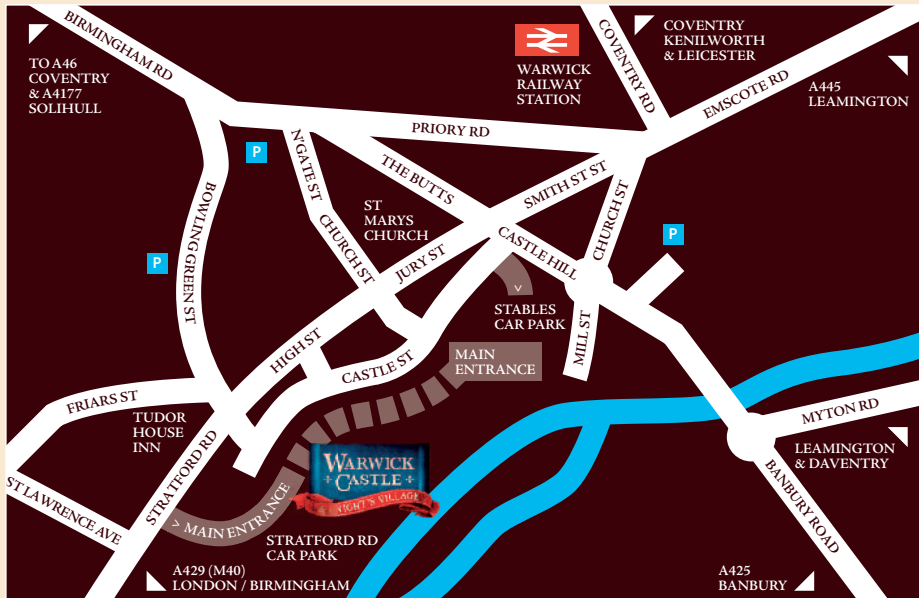

## Where to find us

### Directions:

By Car: Take J15 off the M40 and follow the signs for 2 miles. Sat Nav CV34 4QU

By Rail: Warwick Train Station is a short walk away and is serviced from both Birmingham and London by Chiltern Railways:  
[www.chilternrailways.co.uk](http://www.chilternrailways.co.uk)